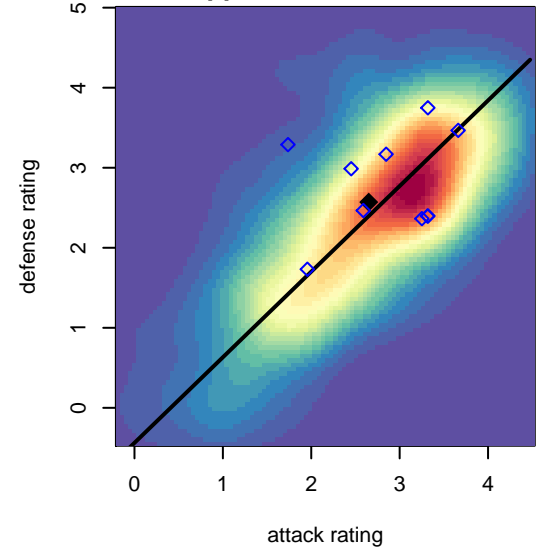

Davis Legacy 00 Red B99

Davis, CAN
 B99 total strength=1553
 attack=14.16 defense=13.07

alt names used:
 DAVIS LEGACY 00 RED
 DAVIS LEGACY 00 RED (CAN)
 DAVIS LEGACY 00 RED

Venues played:
 2015 Davis Legacy College Showcase Champi
 2015 Sporting Invitational U-16 PREMIER EVC
 2015 Vegas Mayors Showcase Chapman Auto

Davis Legacy 00 Red B99
 Dots are actual minus expected GF (blue circles) and GA (red triangles).
 Blue line is smoothed change in attack strength. Red is smoothed change in defense strength.

**attack and defense variance (black dot)
relative to other teams
and top 10 in region**

**attack and defense rating
relative to others at age
and all opponents in last 13 months**

**attack and defense rating
relative to others at age
and all opponents in last 13 months**

Performance relative to 13 month average

Performance relative to 13 month average

Distribution of opponents
 Red = Lose zone, Blue = Win zone, Green = Even
 Black line separates win/lose zones

lot. A=Neither has attack advantage, B=Opponent has both attack and defense advantage, C=Opponent has both attack and defense disadvantage, D=Both have